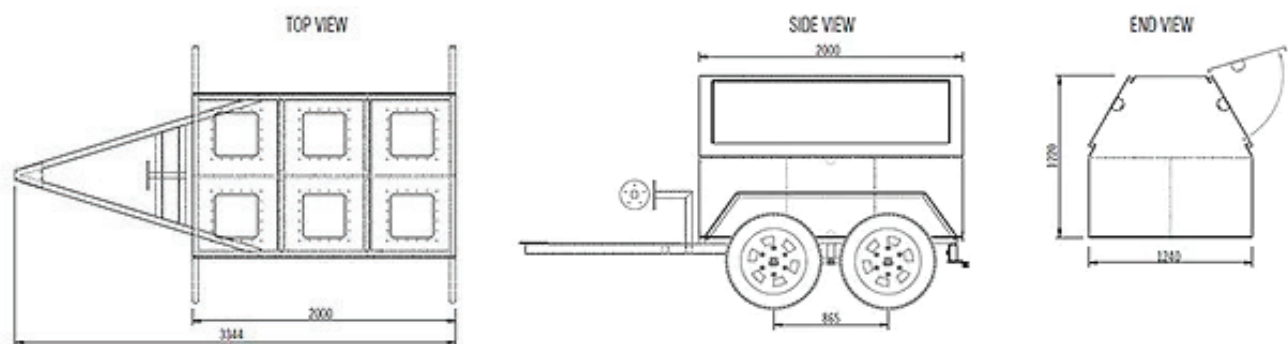

STANDARD P1500 TANK CONFIGURATION

The P1500 tank configuration can be highly customised. Talk to Plantman about your specific requirements.

Standard Configuration 1

TANK #	TANK TYPE	TANK CAPACITY
No 1	Diesel	1,500 Litre

Standard Configuration 2

TANK #	TANK TYPE	TANK CAPACITY
No 1	Oil	200 Litres
No 2	Oil	200 Litres
No 3	Oil	200 Litres
No 4	Oil	200 Litres
No 5	Waste	700 Litres

Note – Tank 5 is polymer lined

P1500 SERVICE TRUCK TECHNICAL DIAGRAM

CHASSIS TYPES FOR THE PLANTMAN P1500